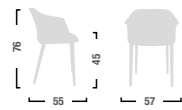

KN21-KN11

KN20-KN10