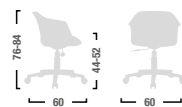

KN20
Sedia scocca imbottita
4 gambe in nylon.
Chair with 4 legs
upholstered shell in nylon.

KN21
Sedia scocca imbottita
4 gambe telaio in legno.
Chair with upholstered shell
4 legs wooden frame.

KN23
Sedia scocca imbottita girevole con
oscillante, base in alluminio.
Swivel upholstered shell chair with
oscillating, aluminum base.