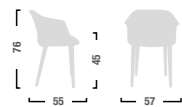

I modelli

Models

KN21-KN11

KN20-KN10

KN26-KN17

KN23-KN12