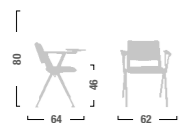

I modelli

Models

FRN10-FRC10

FRN12-FRC12

FRN14-FRC14

Panca a 2-3-4 posti.
2-3-4 seater bench.

FRN10-FRC10
Sedia fissa a 4 gambe.
Four legs fixed chair.

FRN12-FRC12
Sedia fissa a 4 gambe con braccioli.
Four legs fixed armchair.

FRN14-FRC14
Sedia fissa 4 gambe con braccioli e scrittoio.
Four legs fixed chair with armrests and writing board.

FRN30-FRC30
Sedia fissa a 4 gambe tappezzata.
Upholstered four legs fixed chair.

FRN32-FRC32
Sedia fissa a 4 gambe con braccioli tappezzata.
Upholstered four legs fixed armchair.