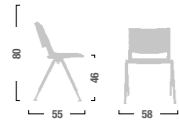

I modelli

Models

FRN10-FRC10

FRN12-FRC12

FRN14-FRC14

Panca a 2-3-4 posti.
2-3-4 seater bench.

FRN10-FRC10
Sedia fissa a 4 gambe.
Four legs fixed chair.

FRN12-FRC12
Sedia fissa a 4 gambe con braccioli.
Four legs fixed armchair.

FRN14-FRC14
Sedia fissa 4 gambe con braccioli e scrittoio.
Four legs fixed chair with armrests and writing board.

FRN30-FRC30
Sedia fissa a 4 gambe tappezzata.
Upholstered four legs fixed chair.

FRN32-FRC32
Sedia fissa a 4 gambe con braccioli tappezzata.
Upholstered four legs fixed armchair.