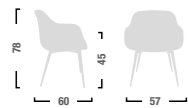

## Models

KP10-KP12-KP11

KP17-KP15-KP13

KP18-KP14-KP16

**KP10**  
Poltrona gambe in legno .  
Armchair with wooden legs

**KP11**  
Poltrona gambe in metallo cromato.  
Armchair legs in chromed steel

**KP12**  
Poltrona gambe in metallo nero.  
Armchair legs in black steel