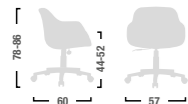

## Models

KP10-KP12-KP11

KP17-KP15-KP13

KP18-KP14-KP16

**KP10**  
Poltrona gambe in legno .  
Armchair with wooden legs

**KP11**  
Poltrona gambe in metallo cromato.  
Armchair legs in chromed steel

**KP12**  
Poltrona gambe in metallo nero.  
Armchair legs in black steel