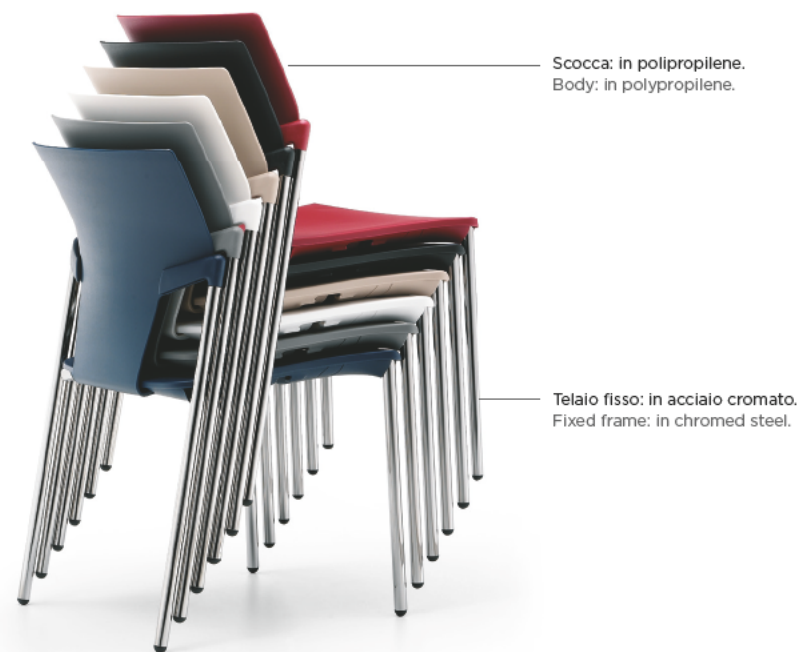

I modelli

Models

SR10
Sedia 4 gambe cromata senza braccioli.
Four legs chromed chair without armrests.

SR12
Sedia 4 gambe cromata con braccioli.
Four legs chromed chair with armrests.

SR10

SR12

SR14

SR16

Panca a 2-3-4 posti.
2-3-4 seater bench.

SR14
Sedia girevole cromata senza braccioli.
Revolving chromed chair without armrests.

SR16
Sedia girevole cromata con braccioli.
Revolving chromed chair with armrests.