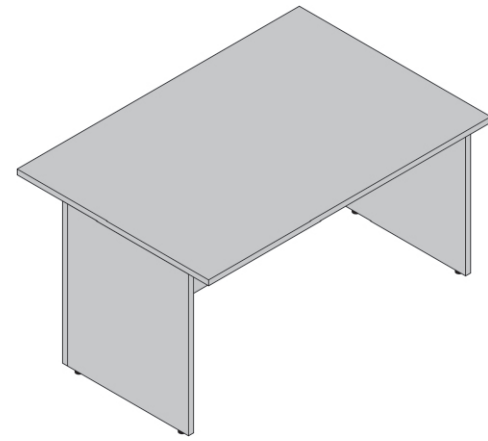

# ABACO

Materiali e finiture di prestigio traducono il design minimale ed elegante della linea Front Office. Versatile, componibile e modulare, Front Office consente la definizione degli ambienti privilegiando al massimo benessere e funzionalità degli spazi.

Top quality materials and finishes are reflected in the minimal, elegant design of the Front Office range. Front Office is both versatile and modular, allowing you to define your spaces while opting for maximum comfort and functionality.

80/120/140/160/180 x 73 105/120H

80/120/140/160/180 x 95 73H

73 x 73 105/120H

73x2,5 105/120H

82x2,5 105/120H

80/120/140/160/180 x 27,5 2,5H

80/120/140/160/180 x 35 2,5H

70 x 70 2,5H

81 x 81 2,5H

80/120 x 30 70H

60/70/80 x 24 32/47H

27,5 x 2,5 30/45H

24 x 2,5 32/47H

80/120 x 24 65H

80/120 x 24 98H