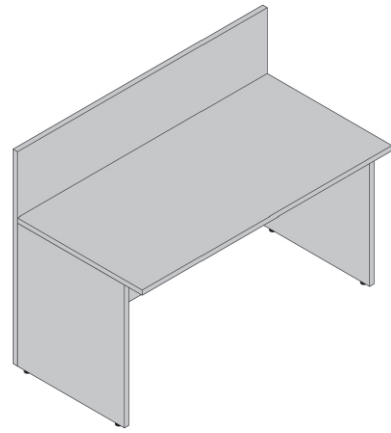

# ABACO

Materiali e finiture di prestigio traducono il design minimale ed elegante della linea Front Office. Versatile, componibile e modulare, Front Office consente la definizione degli ambienti privilegiando al massimo benessere e funzionalità degli spazi.

Top quality materials and finishes are reflected in the minimal, elegant design of the Front Office range. Front Office is both versatile and modular, allowing you to define your spaces while opting for maximum comfort and functionality.

80/120/140/160/180 x 73 105/120H

80/120/140/160/180 x 95 73H

73 x 73 105/120H

73x2,5 105/120H

82x2,5 105/120H

80/120/140/160/180 x 27,5 2,5H

80/120/140/160/180 x 35 2,5H

70 x 70 2,5H

81 x 81 2,5H

80/120 x 30 70H

60/70/80 x 24 32/47H

27,5 x 2,5 30/45H

24 x 2,5 32/47H

80/120 x 24 65H

80/120 x 24 98H