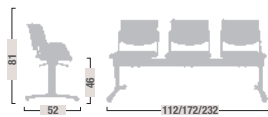

Scocca: in lamiera.
Body: in plate.?????

Telaio fisso: in tubo di acciaio verniciato.
Fixed framework: in tube of varnished steel.

LAMIA

COLLECTIVITY CHAIR

**Panca
a 2/3/4 posti.**
Seater bench 2/3/4. ?????

LAG 10
Sedia fissa a 4 gambe.
Four legs fixed chair.