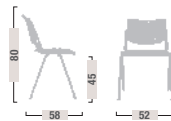

Scocca: in lamiera.
Body: in plate.?????

Telaio fisso: in tubo di acciaio verniciato.
Fixed framework: in tube of varnished steel.

LAMIA

COLLECTIVITY CHAIR

**Panca
a 2/3/4 posti.**
Seater bench 2/3/4. ?????

LAG 10
Sedia fissa a 4 gambe.
Four legs fixed chair.